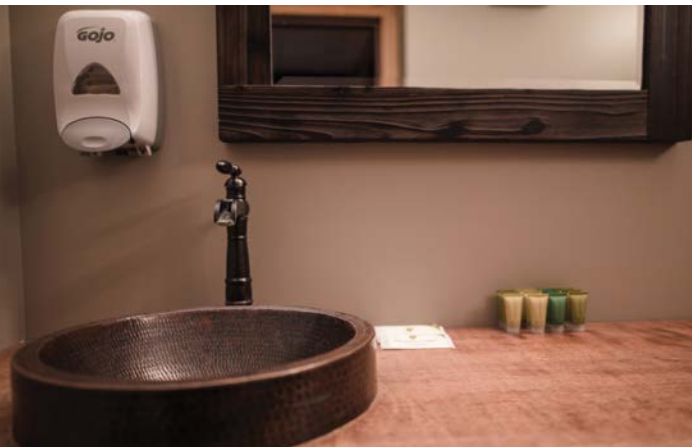

Ansel Family Room

- Private outside entrance
- One king bed
- 4 twin bunk beds
- Access to shared bathroom with shower
- Sleeps up to 8 guests